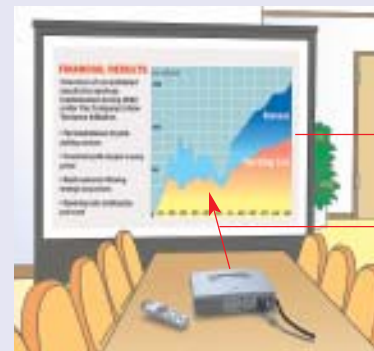

* LV-7225, LV-7230, LV-5220, and LV-X4 models only.