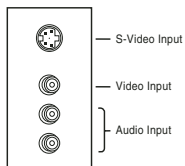

SIDE JACK PANEL