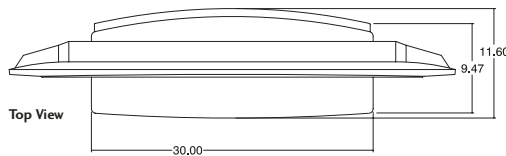

DIMENSIONS

DIMENSIONS

Cabinet with Stand (W x H x D)	47.5" x 27.5" x 11.6"
Weight	66 Lbs.

CABINET DESCRIPTION

Finish	Silver
Cabinet Style	Slim Frame
Power Consumption	220W
Power Source	100 ~ 240v 60Hz

VIDEO ENHANCEMENTS