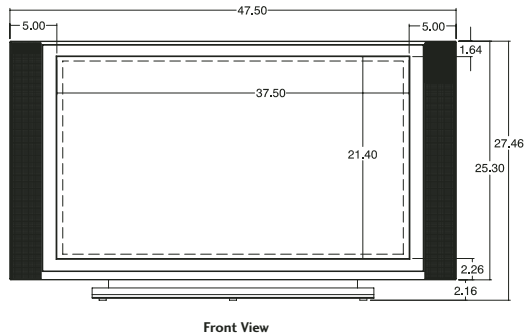

DIMENSIONS

DIMENSIONS

Cabinet with Stand (W x H x D)	47.5" x 27.5" x 11.6"
Weight	66 Lbs.

CABINET DESCRIPTION

Finish	Silver
Cabinet Style	Slim Frame
Power Consumption	220W
Power Source	100 ~ 240v 60Hz

VIDEO ENHANCEMENTS

Screen Size	42" Wide Format
Resolution Display	1024 x 768p
Pixel Pitch	0.36 (H) x 1.08 (V)
Aspect Ratio	16:9, 4:3 Zoom
Brightness	1500 cd/m ² w/Filter
Contrast Ratio	5000:1
Viewing Angle	160°
Format Conversion	Intelligent Image Scanning
Aspect Ratio Correction	Yes
Scan Converter/Video Processor	XD Engine
Contrast	Yes
Brightness/Sharpness	Yes
Tint	Yes
Video De-Interlacing/Line Doubling	Faroudja DCDi
Integrated ATSC/NTSC/	Yes
Open Cable Tuner	