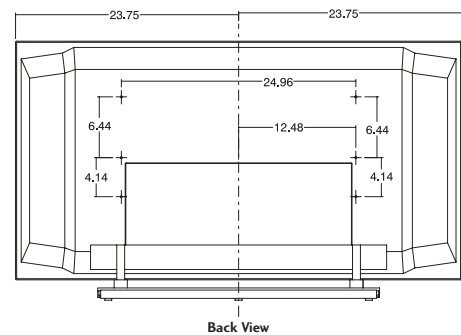

DIMENSIONS

DIMENSIONS

Cabinet with Stand (W x H x D)	47.5" x 27.5" x 11.6"
Weight	66 Lbs.

CABINET DESCRIPTION

Finish	Silver
Cabinet Style	Slim Frame
Power Consumption	220W
Power Source	100 ~ 240v 60Hz

VIDEO ENHANCEMENTS

Screen Size	42" Wide Format
Resolution Display	1024 x 768p
Pixel Pitch	0.36 (H) x 1.08 (V)
Aspect Ratio	16:9, 4:3 Zoom
Brightness	1500 cd/m ² w/Filter
Contrast Ratio	5000:1
Viewing Angle	160°
Format Conversion	Intelligent Image Scanning
Aspect Ratio Correction	Yes
Scan Converter/Video Processor	XD Engine
Contrast	Yes
Brightness/Sharpness	Yes
Tint	Yes
Video De-Interlacing/Line Doubling	Faroudja DCDi
Integrated ATSC/NTSC/	Yes
Open Cable Tuner	