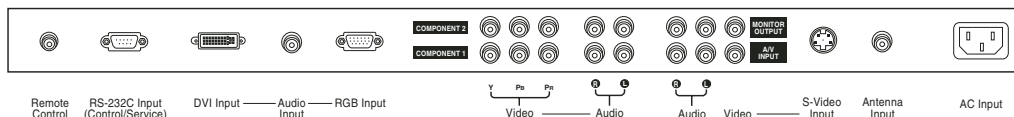

SIDE JACK PANEL

REAR JACK PANEL

www.LGcommercial.com

LG Electronics U.S.A., Inc. 2000 Millbrook Drive, Lincolnshire, IL 60069 Customer Service: 1-888-865-3026
Dimensions and weights are approximate. Design and specifications subject to change without notice. The "LG Life's Good" is a registered trademark of LG Electronics U.S.A., Inc. ©2005 LG Electronics U.S.A., Inc. Printed in the USA. LG4212XC0405