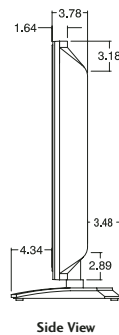

DIMENSIONS

DIMENSIONS

Cabinet with Stand (W x H x D)	47.5" x 27.5" x 11.6"
Weight	66 Lbs.

CABINET DESCRIPTION

Finish	Silver
Cabinet Style	Slim Frame
Power Consumption	220W
Power Source	100 ~ 240v 60Hz

VIDEO ENHANCEMENTS

Screen Size	42" Wide Format
Resolution Display	1024 x 768p
Pixel Pitch	0.36 (H) x 1.08 (V)
Aspect Ratio	16:9, 4:3 Zoom
Brightness	1500 cd/m ² w/Filter
Contrast Ratio	5000:1
Viewing Angle	160°
Format Conversion	Intelligent Image Scanning
Aspect Ratio Correction	Yes
Scan Converter/Video Processor	XD Engine
Contrast	Yes
Brightness/Sharpness	Yes
Tint	Yes
Video De-Interlacing/Line Doubling	Faroudja DCDi
Integrated ATSC/NTSC/	Yes
Open Cable Tuner	

OUTPUT RESOLUTIONS

NTSC, VGA, SVGA, XGA, SXGA	1024 x 768p
HDTV	1024 x 768p

JACK PACK

Hi-Res Component Video	2
Audio Left/Right In	5
RF In	1
Composite In	2
RGB In (15-Pin Type-D Connector)	1
S-Video In	2
RS-232C (9-Pin Connector)	1
DVI with HDCP	1
IR Jack	1
Composite Video/Audio Out	1